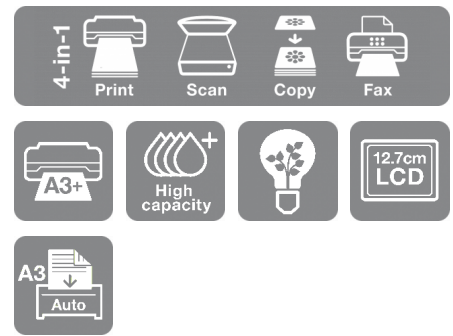

DATASHEET / BROCHURE

KEY FEATURES

- **High ink yield**
Print 86,000 pages in mono or 50,000 in colour without changing supplies¹
- **Less waste**
With high capacity ink packs, reduce the need for supplies and reduce waste
- **Low power consumption**
Epson's Heat-Free technology uses no heat, reducing energy consumption
- **Powerful scanning capability**
Thin paper support and improved scanning quality
- **Works with Epson Remote Services**
Cloud-based, advanced diagnosis of Epson printers and MFPs